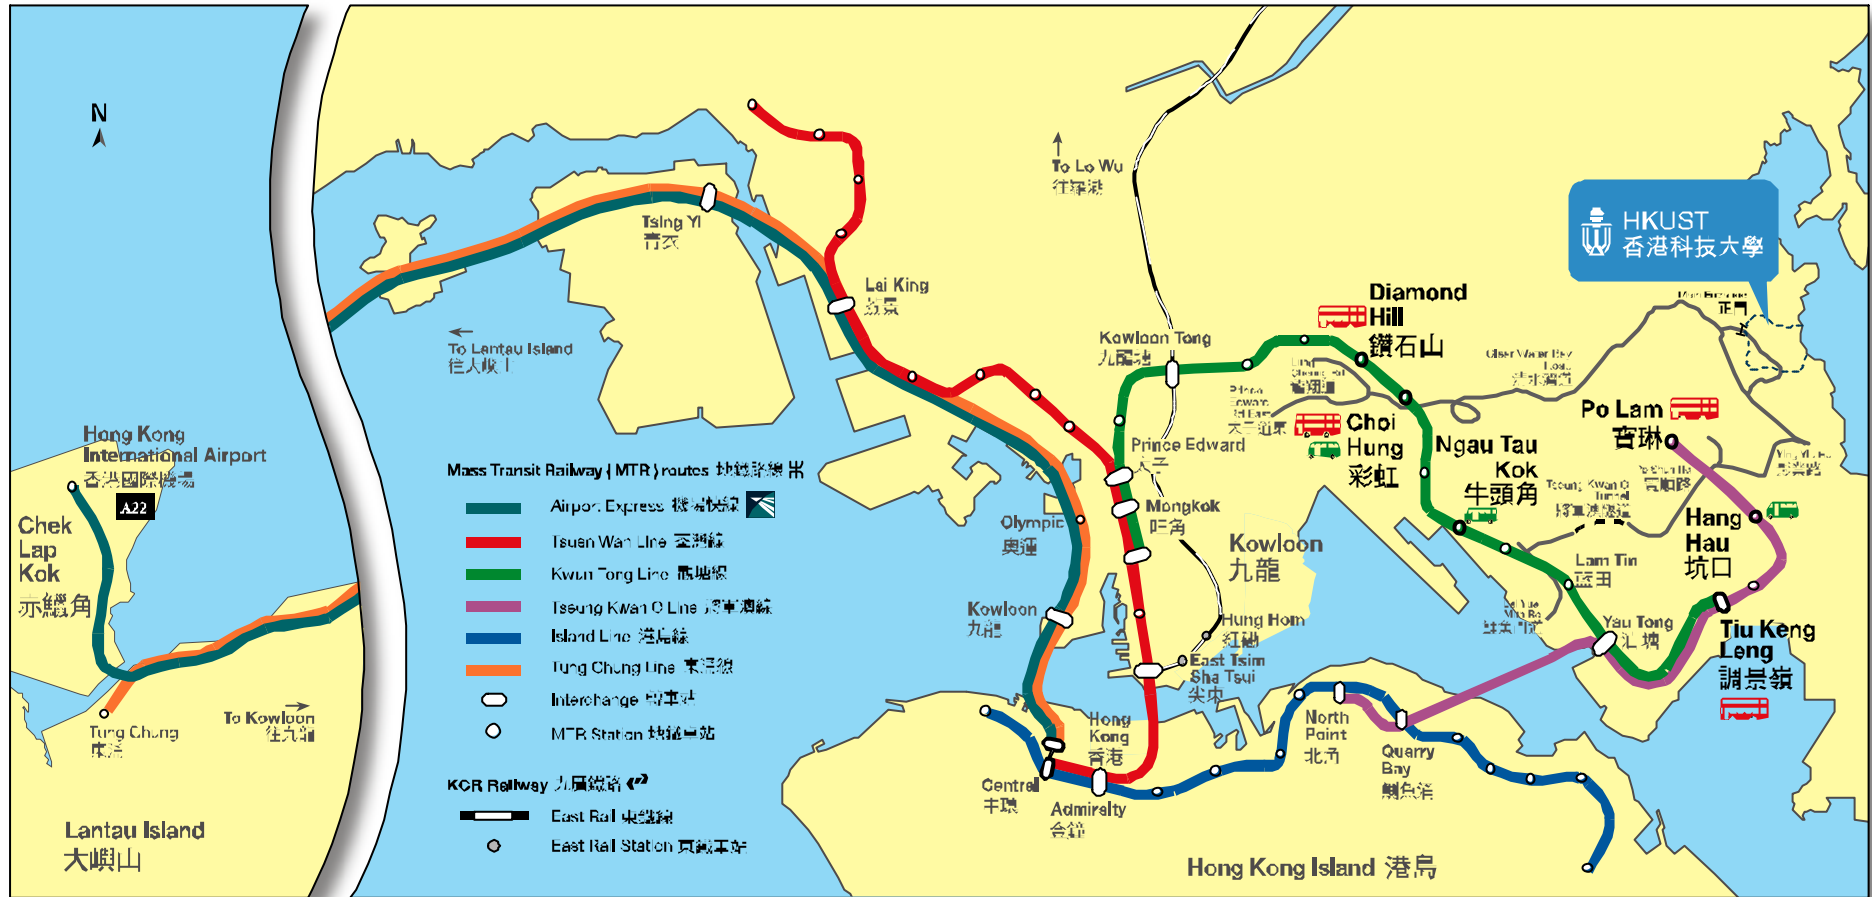

LOCATION MAP

THE HONG KONG UNIVERSITY OF SCIENCE AND TECHNOLOGY

MTR Stations with bus or green minibus service to HKUST
 提供往科大巴士或綠色專線小巴服務的地鐵車站

Diamond Hill MTR Station 鑽石山地鐵車站:	█ 91, 91M
Choi Hung MTR Station 彩虹地鐵車站:	█ 91, 91M █ 11, 11S
Ngau Tau Kok MTR Station 牛頭角地鐵車站:	█ 104
Tiu Keng Leng MTR Station 譚景嶺地鐵車站:	█ 792M
Hang Hau MTR Station 坑口地鐵車站:	█ 11, 11M, 11S
Po Lam MTR Station 寶琳地鐵車站:	█ 91M

Transportation from airport to HKUST:

For passengers with bulky luggage, taking a taxi to HKUST direct is recommended.
 Those with simple luggage may take Airport Bus A22 to Lam Tin, and change for taxi to HKUST.